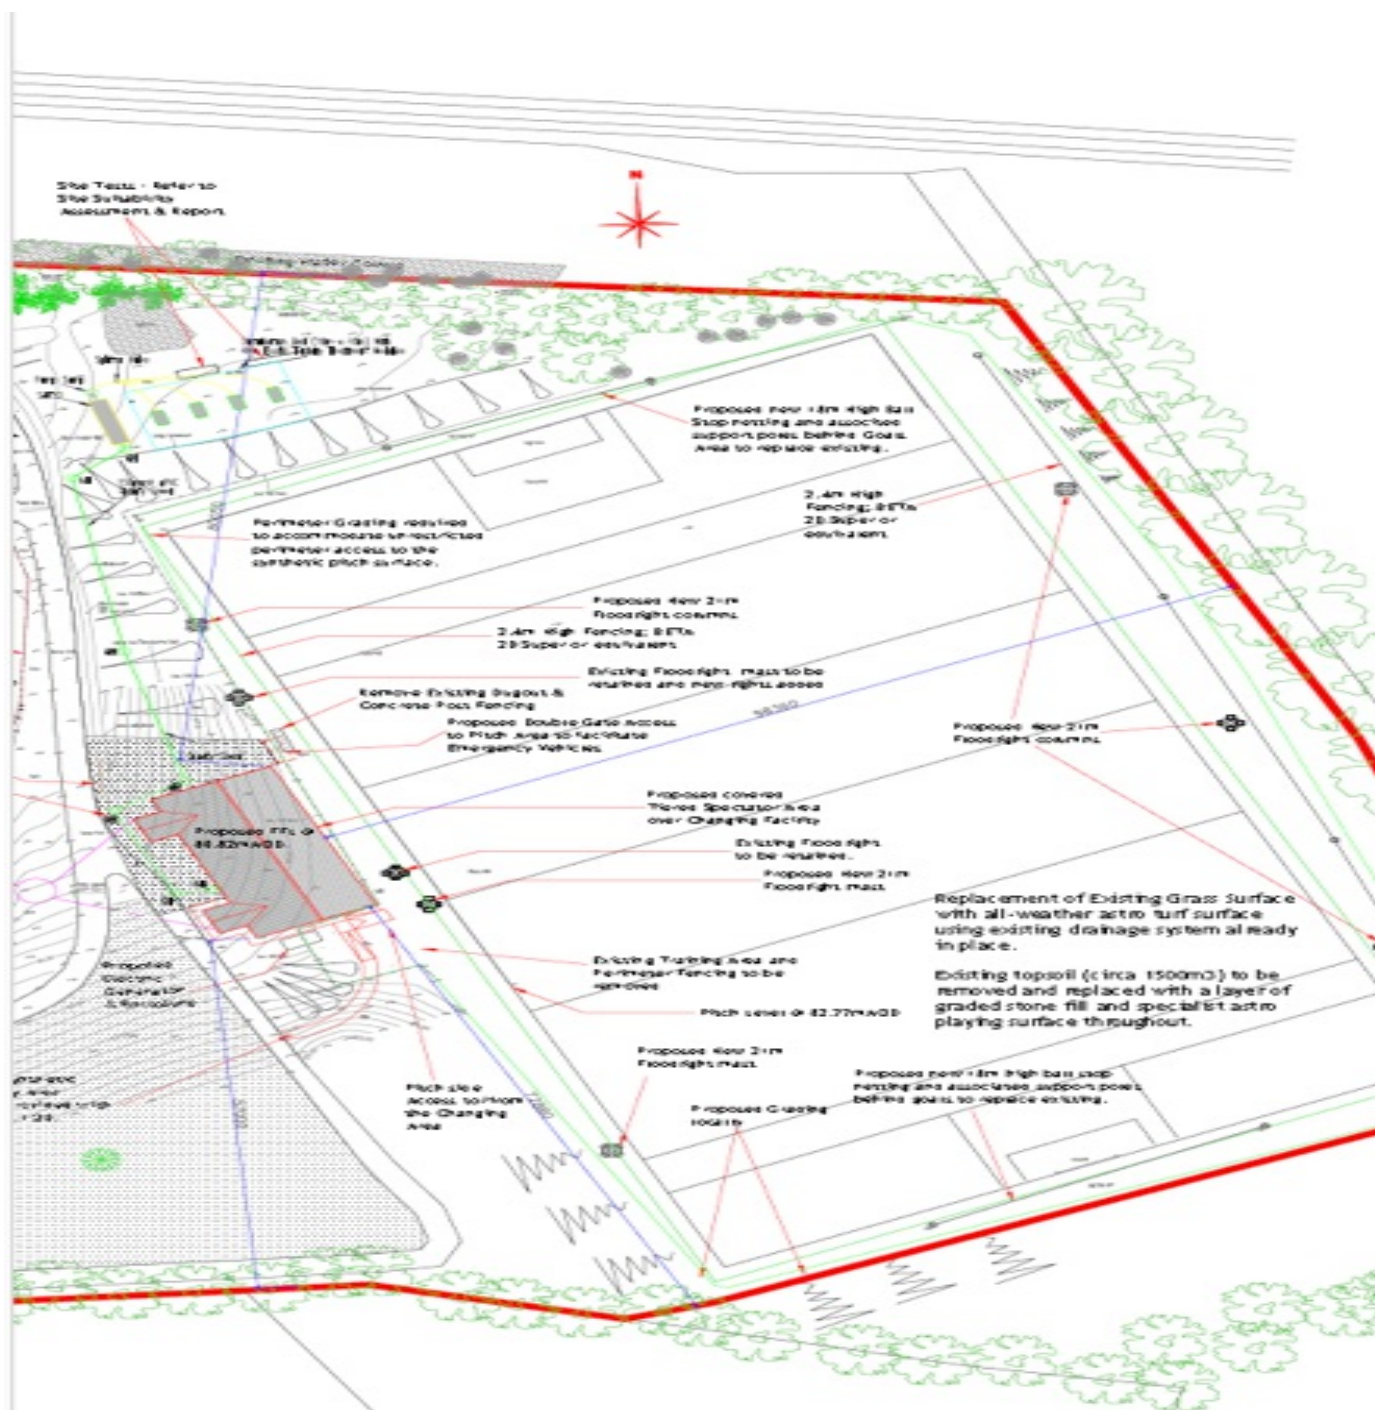

Banteer 2019

Banteer 2019

Banteer 2019

Banteer 2019

Banteer 2019

Project Status

Rural region grant €1,128,000 approved-80% funding. Special grant scheme announced in June 2018 –planning, loan and E-tender required Includes pitch, lighting, fence, lining, changing rooms, toilets, plant, showers, stand, museum area, café, shop, car parking Other applications made SCP, Leader. Fundraising €55k in bank now from 2018 fundraising

Project Launch March

Provisional Fri.29/Sat 30th March Combined with Banteer Sports 100 year history in GlenInfo re project, brochure, tickets DVD of sports history ,posters ,cuttings etc

Key Points

Major project for area-€1.41M Planning granted-10 year Needs effort and support of all to make it happen Need for facility with weather conditions ,add changing rooms, stand museum, cafe. Will serve our children and future generations Makes sports field/park self sustainable when fully funded