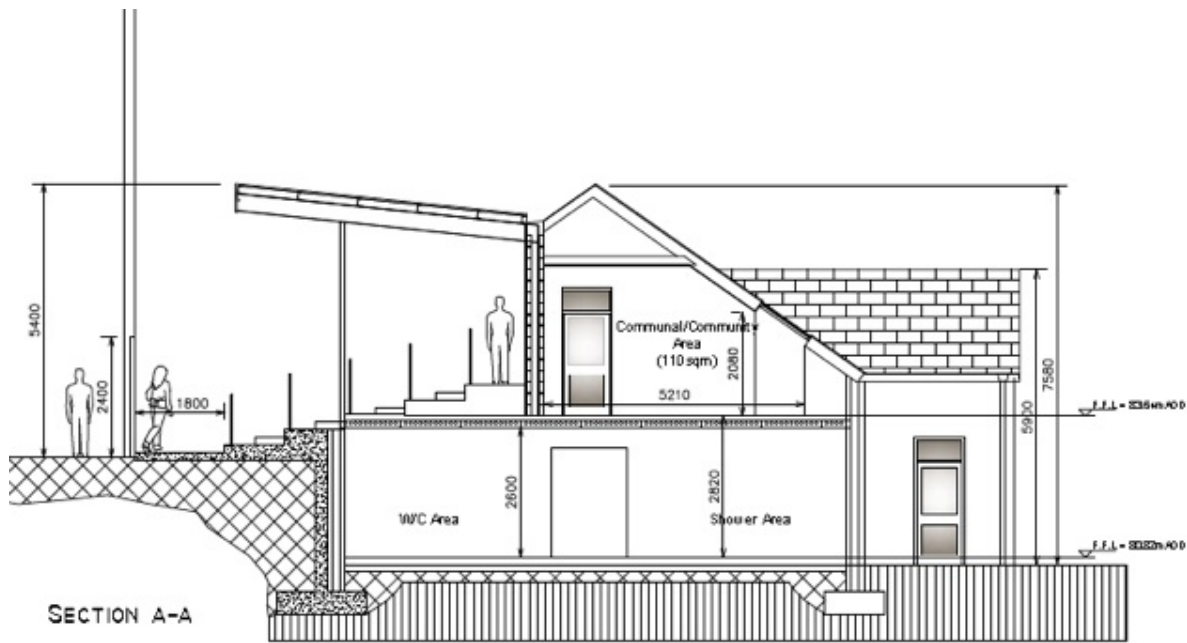

Banteer 2019

Banteer 2019

Banteer 2019

Banteer 2019

Banteer 2019

Project Status

Rural region grant €1,128,000 approved-80% funding. Special grant scheme announced in June 2018 –planning, loan and E-tender required Includes pitch, lighting, fence, lining, changing rooms, toilets, plant, showers, stand, museum area, café, shop, car parking Other applications made SCP, Leader. Fundraising €55k in bank now from 2018 fundraising