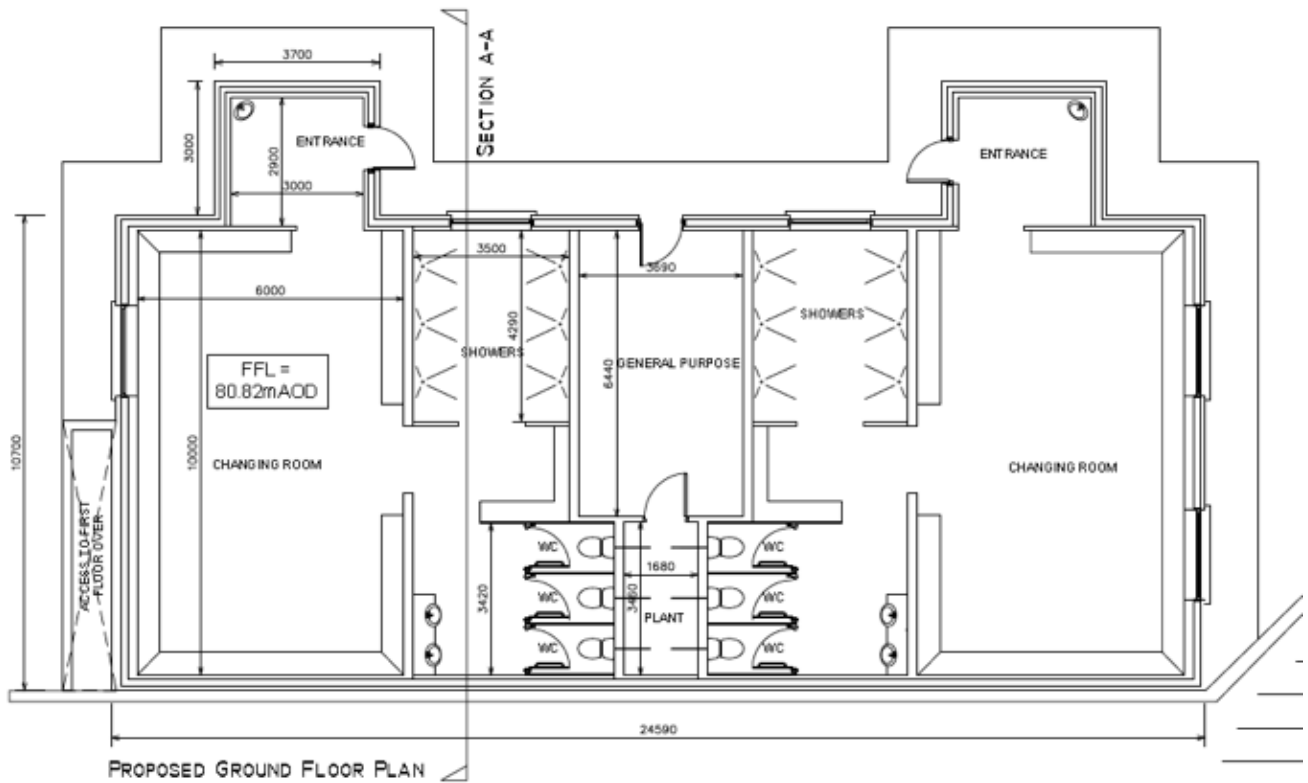

Banteer 2019

Banteer 2019

Banteer 2019

Banteer 2019

Banteer 2019

Project Status

Rural region grant €1,128,000 approved-80% funding. Special grant scheme announced in June 2018 –planning, loan and E-tender required Includes pitch, lighting, fence, lining, changing rooms, toilets, plant, showers, stand, museum area, café, shop, car parking Other applications made SCP, Leader. Fundraising €55k in bank now from 2018 fundraising