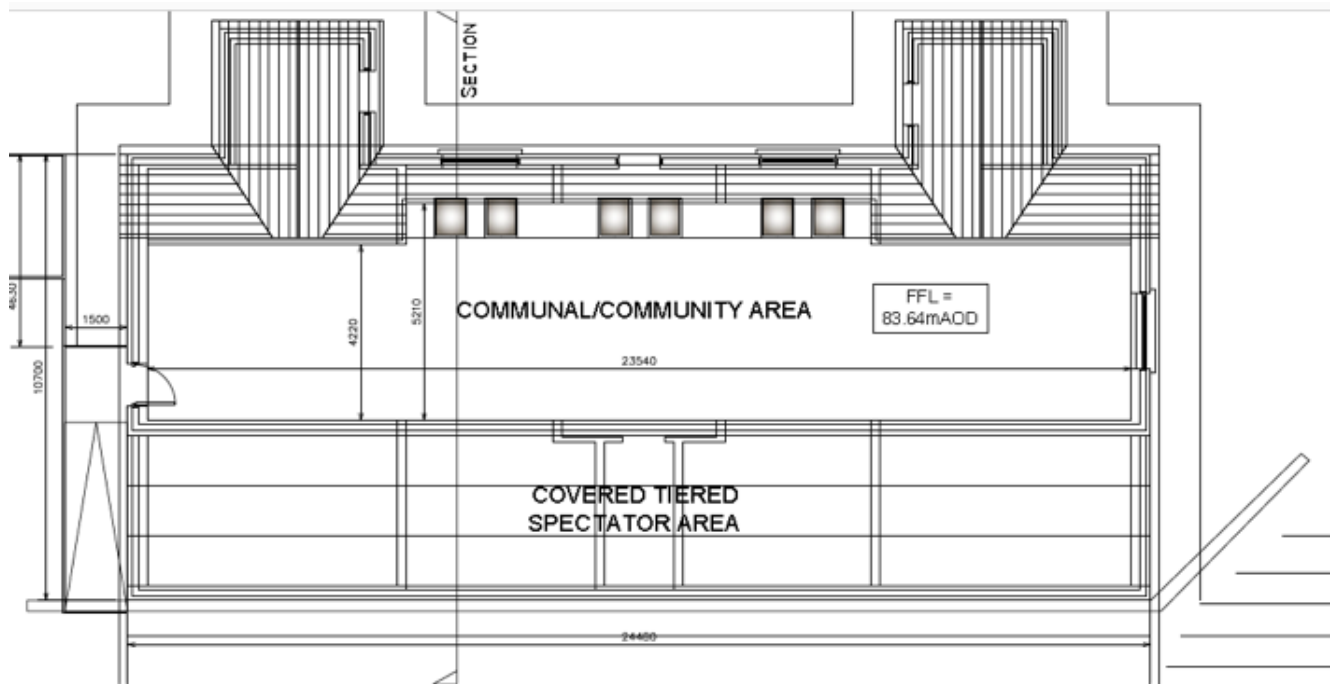

Banteer 2019

Banteer 2019

Banteer 2019

Banteer 2019

Banteer 2019

Project Status

Rural region grant €1,128,000 approved-80% funding. Special grant scheme announced in June 2018 –planning, loan and E-tender required Includes pitch, lighting, fence, lining, changing rooms, toilets, plant, showers, stand, museum area, café, shop, car parking Other applications made SCP, Leader. Fundraising €55k in bank now from 2018 fundraising